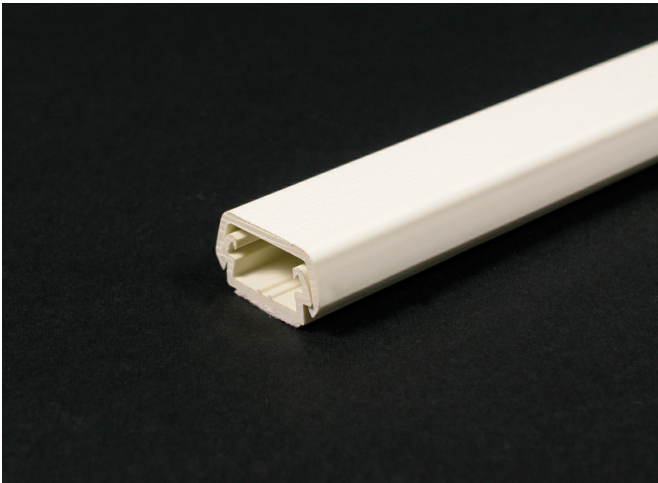

Wiremold  
Wiremold 400 Series Raceway Base and Cover, Ivory  
Part No. 400BAC

The Wiremold 400 Series raceway is a single compartment raceway for communication or power applications. It is ideal for use in classrooms, office, and hotel applications or anywhere a small low profile raceway is needed.

### General Info

Product Line	Wiremold	Color	Ivory
UPC Number	786776050035	Country Of Origin	United States
Application Sector	Commercial	Standard	cULus Listed Surface Nonmetallic Raceway: File E90377 Guide RJYT/RJYT7
Type	Raceway		

### Dimensions

Product Width US	60.13 in	Product Weight US	7.93 lb
Product Volume US	20.64 cu in	Product Depth US	0.39 in
Product Height US	0.88 in		