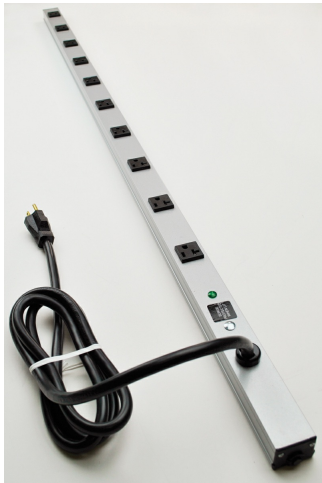

Wiremold
CabinetMate Plug-In Outlet Center Unit / 120V/20A/48 long/10 O/L/6' cord
Part No. 4810ULBC20R

Ten 20A outlets with t-slots, 6' (1.8m) cord. Length 48" (1.2m). Receptacle center-to-center 4" (101mm). 20 Amp unit with a 20A resettable circuit breaker.

Features & Benefits

Ten 20A outlets with t-slots, 6' (1.8m) cord. Length 48" (1.2m). Receptacle center-to-center 4" (101mm). 20 Amp unit with a 20A resettable circuit breaker.

Specifications

General Info

Product Line	Wiremold	UPC Number	786776052558
Country Of Origin	Mexico	Receptacle Type	Simplex
Number of Receptacles	10	Application Sector	Commercial
Standard	cULus Recognized: File E66421 Guide XBYS XUHT VZCA	Type	PIOC

Dimensions

Product Width US	1.5 in	Product Length US	48.0 in
------------------	--------	-------------------	---------

Listing Agencies / 3rd Party Agencies

cULus ListingNumber	E66421	cULus Listed	Yes
---------------------	--------	--------------	-----