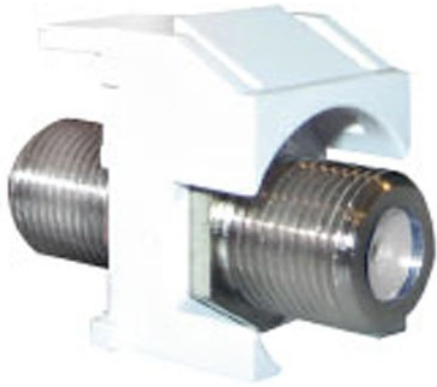

Keystone insert to support a connection of up to 3 GHz bandwidth.

## Features & Benefits

Pair with a 1-Port, 2-Port, or 4-Port adorne frame for use in an adorne Wall Plate

Innovative snap-in system makes installation fast and simple

Complete the look with a stunning, screwless adorne® Wall Plate, not included. Available in a range of contemporary colors and finishes. Coordinate with other designer switches & outlets