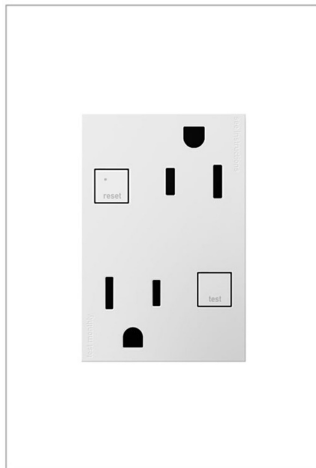

adorne Collection  
adorne® Plus Size Tamper-Resistant 15A Duplex Self-Test GFCI Receptacles, White  
Part No. AGFTR2153W4

Add contemporary style, safely, to kitchens, bathrooms and more, with GFCI Outlets from the adorne Collection. Meeting Electrical Code\* for ground fault protection in the home, GFCI outlets make it easier to fix trips right where they happen – no more confusion or running to the breaker box. The adorne GFCI Outlets also self-test automatically every three seconds to ensure reliable protection from shock due to ground fault occurrences. \*GFCI protection is required by code in bathrooms, kitchens, garages, basements, outdoor areas, and for any other outlets found within six feet of a sink or water source. GFCI outlets should always be used when replacing existing GFCI outlets during renovation. Made exclusively for use with screwless Wall Plates from the adorne® Collection, sold separately.

## Features & Benefits

For complete installation, device must be paired with an adorne® screwless Wall Plate (not included). Available in a range of contemporary colors and stunning finishes.

Conducts an industry-leading automatic self-test every 3 seconds. If the device ever fails, the indicator light flashes to signal it should be replaced.

## Dimensions

---

Product Width US	1.82 in	Product Depth US	1.76 in
Product Height US	3.0 in		

---