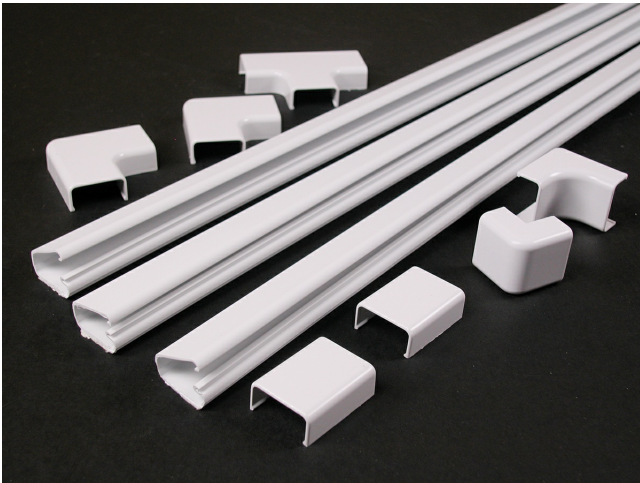

Wiremold
CordMate II Kit - White
Part No. C210

Especially suited for covering home entertainment wires, speaker cables, TV/video cabling and home office wiring. Organize and hide cords and cables easily. Self-adhesive backing makes for easy installation. Stylish design complements any interior setting. Paintable.

Features & Benefits

12' of Cord Channel (3 sections, 4' long)

1 Inside Elbow

2 Couplings

This product meets the material restrictions of RoHS.

2 Flat Elbows

1 Outside Elbow

1 T-Fitting

Specifications

General Info

| | | | |
|--------------------|--------------|-------------------|--|
| Product Line | Wiremold | Color | White |
| UPC Number | 086698880490 | Country Of Origin | United States |
| Application Sector | Residential | Standard | Raceway is not NRTL Listed and is only designed for use in protecting electrical cords and low voltage wiring and cabling. |
| Type | Raceway | | |