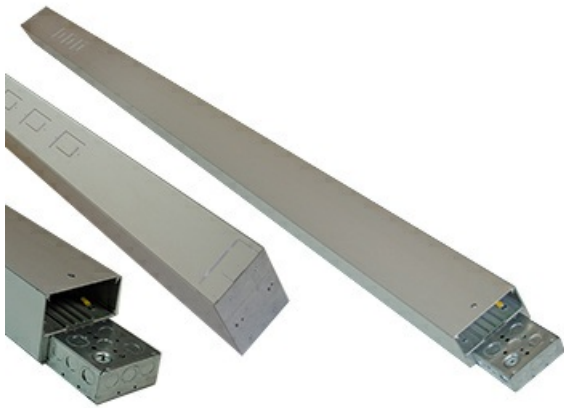

Wiremold  
NP800 - Jumbo Power Poles  
Part No. NP800C-10-2B

Two-compartment large capacity pole. Furnished unwired without outlets. Box ended with industry sized knockouts. Standard heights: 10' 2" (3.1m) (NP800C-10-2B), 12' 8" 3.9m) (NP800C-12-8B), 15' 2" (4.6m) (NP800C-15-2B)

## Features & Benefits

Two-compartment large capacity pole. Furnished unwired without outlets. Box ended with industry sized knockouts. Standard heights: 10' 2" (3.1m) (NP800C-10-2B), 12' 8" 3.9m) (NP800C-12-8B), 15' 2" (4.6m) (NP800C-15-2B)

### Dimensions

Product Width US	5.0 in	Product Height US	122.0 in
------------------	--------	-------------------	----------