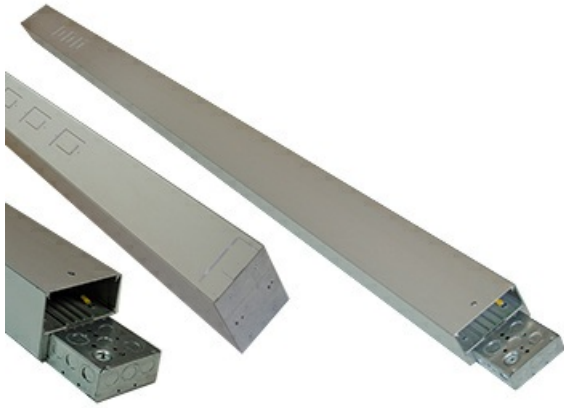

Wiremold  
NP800 - Jumbo Power Poles  
Part No. NP800C-15-2B

Two-compartment large capacity pole. Furnished unwired without outlets. Box ended with industry sized knockouts. Standard heights: 10' 2" (3.1m) (NP800C-10-2B), 12' 8" 3.9m) (NP800C-12-8B), 15' 2" (4.6m) (NP800C-15-2B)

## Features & Benefits

Two-compartment large capacity pole. Furnished unwired without outlets. Box ended with industry sized knockouts. Standard heights: 10' 2" (3.1m) (NP800C-10-2B), 12' 8" 3.9m) (NP800C-12-8B), 15' 2" (4.6m) (NP800C-15-2B)