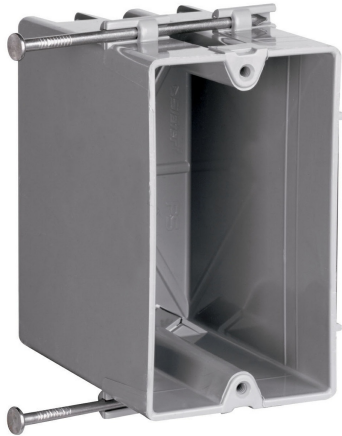

Pass and Seymour
Switch and Outlet Box
Part No. P122R

This single-gang, deep switch and outlet box features captive mounting nails, threaded mounting holes, and two quick entries on each end. Durable and impact-resistant, this thermoplastic box contains innovative extras that cuts installation time. Extra deep for dimmers, GFCIs and thermostats, yet suitable for 2x4 construction. Qty 100

Features & Benefits

Constructed of tough, impact-resistant thermoplastic
Cuts installation time with quick entries
Extra deep for dimmers, GFCIs and thermostats

Captive mounting nails on each end
Threaded mounting holes

Specifications

General Info

Product Line	Pass & Seymour	Color	Gray
Country Of Origin	United States	Construction	Thermoplastic
Standard	UL Listed		

Dimensions

Cubic Capacity	22 cu in
----------------	----------