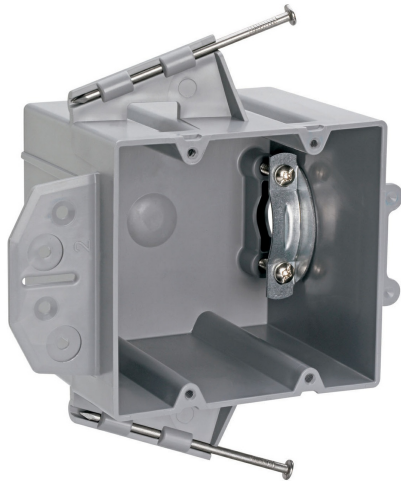

## Pass and Seymour Range and Dryer Box

Part No. P242RRD

Range and Dryer Box with captive Mounting Nails on Each End. 1/2-inch offset for wood or steel stud mounting with metal cable clamp. 12 pack.

### Features & Benefits

Auto/Clamps on each end eliminate the need for separate cable clamps.

Easy installation, rectangular cutout.

Location ribs enable the installer to quickly and accurately maintain a 1/2 inch offset.

Constructed of impact-resistant thermoplastic.

#### Dimensions

Product Width US	4.0 in	Product Depth US	4.0 in
Product Length US	3.75 in	Cubic Capacity	42 cu in