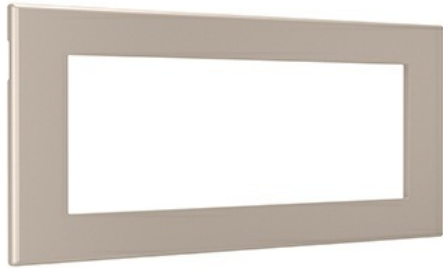

radiant Collection
Furniture Power Replacement Bezel for Basic Power Unit- Nickel
Part No. RDBNI

radiant Furniture Power Centers allow you to conveniently bring power and charging right to the spaces where people work and play, all in a compact, aesthetically pleasing package. Office lobbies, waiting rooms, cafeterias, restaurants/bars, lecture halls, transportation hubs, guest rooms, etc. can benefit from the installation of radiant Furniture Power.

Features & Benefits

Simply cut an opening, insert, tighten clamps, snap on the bezel and plug in.

A compact, low profile design mounts quickly into many surfaces using screw clamps instead of wood screws.

Safe for spills and ready to mount in horizontal surfaces like table tops

Two USB charging ports (5V, 3.1A total) to charge mobile devices as quickly as possible.

Two tamper-resistant receptacles to protect yourself and your devices from damage or risk of injury.

Available in five attractive shades to complement the style of your furniture: black, white, brown, light almond and nickel. Included bezel prevents exposed screws from being seen.

Version 2 models feature an optional push button switch that controls a cord-connected lighting fixture.