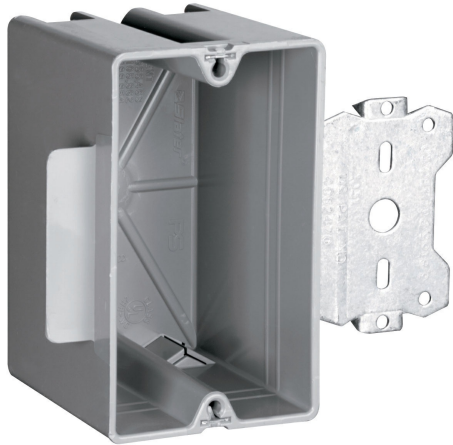

Pass and Seymour
Wood and Steel Stud Bracket Box with Quick/Click
Part No. S118S50

Single gang, wood and steel stud bracket box with 3/8 offset for wood and steel stud mounting. It has two Quick/Click Entries for each end, for use with 3/8 and 5/8 wallboard. It is available in single, two, three, four gang and 4 inch square boxes. It is m

Features & Benefits

Two, three and four gang boxes and 4 inch square include exclusive Auto/Clamp feature.

Quick/Click feature offers fast and dependable installation of devices (single, two, three, and four gang).

Available with 3/8 inch offsets.

Single gang include Quick/Entry feature.

Unique offset tab assures proper alignment to wall face.

Can be installed on steel studs with most standard crimping tools in addition to CT1 Crimping Tool.

Specifications

General Info

Product Line	Pass & Seymour	Color	Gray
Country Of Origin	United States	Construction	Thermoplastic
Standard	UL Listed		

Dimensions

Cubic Capacity	18 cu in
----------------	----------