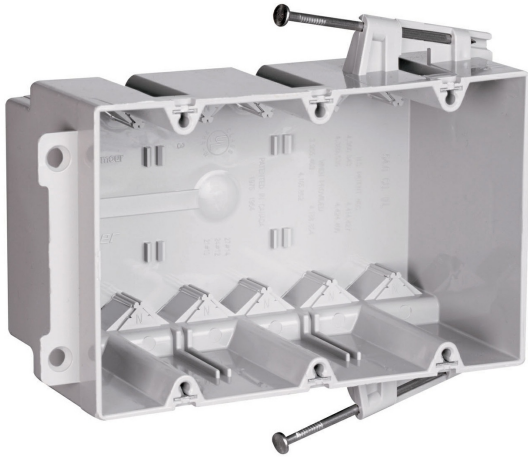

Pass and Seymour Switch and Outlet Box

Part No. S354RAC

Triple Gang Switch and Outlet Box with captive mounting nails on each end. It has six Auto/Clamps each end with Quick/Click entries. It is easy to install with a rectangular cutout. It is made with a durable, impact-resistant thermoplastic box. It has innovative extras that help cut installation time. Qty 50

Features & Benefits

Constructed of tough, impact-resistant thermoplastic Innovative Quick Click feature secures devices quickly and easily

Does not strip, even when over-torqued

Auto Clamps on each end eliminate the need for separate cable clamps

Specifications

General Info

| | | | |
|--------------|----------------|-------|------|
| Product Line | Pass & Seymour | Color | Gray |
|--------------|----------------|-------|------|

| | | | |
|-------------------|---------------|--------------|---------------|
| Country Of Origin | United States | Construction | Thermoplastic |
|-------------------|---------------|--------------|---------------|