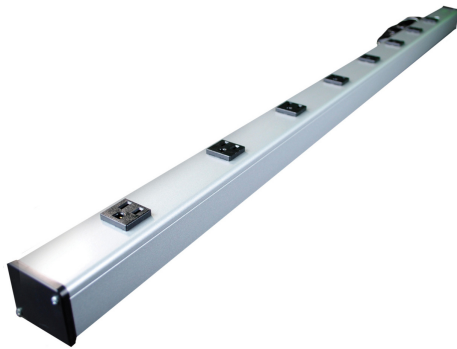

Wiremold  
Plug-In Outlet Center Unit / 120V/15A/48 long/8 O/L /lighted switch/6' cord  
Part No. UL401BC

UL401BC includes eight outlets in a rugged gray aluminum housing. Delivers 15A with a lighted switch. Includes 6ft 14/3 black SJT cord with a NEMA 5-15 plug.

## Features & Benefits

UL401BC includes eight outlets in a rugged gray aluminum housing. Delivers 15A with a lighted switch. Includes 6ft 14/3 black SJT cord with a NEMA 5-15 plug.

### Dimensions

Product Width US	1.5 in	Product Length US	48.0 in
------------------	--------	-------------------	---------