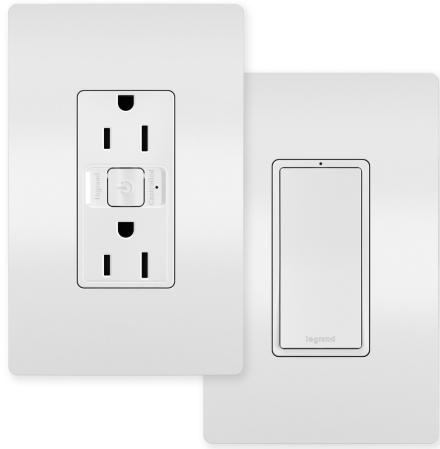

radiant Collection
radiant® Easy Switched Outlet Kit, White
Part No. WNREZK15WH

This kit uses a wireless switch to easily add on-wall control of an outlet, then simply flip the switch to control a plugged-in lamp or small appliance.

To start, replace an existing outlet with the kit's radiant® 15A Outlet (wired). Then use the included battery-powered radiant® Wireless Switch to add on-wall control wherever it is desired. The Wireless Switch mounts to any wall or surface – without cutting, wiring or tools – using the provided adhesive. The devices come pre-paired, letting you add switch control in seconds.

Want app control? These devices are equipped for enhanced functionality. Simply add a Smart Gateway with Netatmo and use the Legrand Home + Away app to control your lights from anywhere (and much more). For more information visit www.legrand.us/addappcontrol. Made exclusively for use with screwless Wall Plates from the radiant® Collection, sold separately.