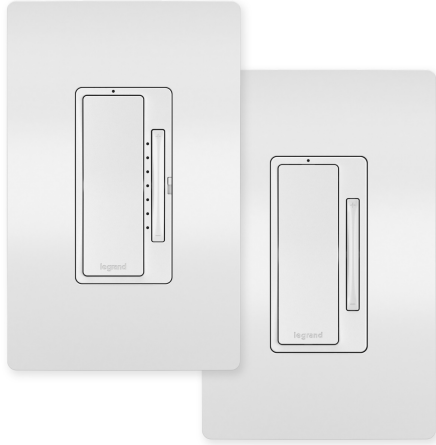

radiant Collection
radiant® Easy 3-Way Dimmer Kit, White
Part No. WNREZK50WH

This kit uses a wireless dimmer to easily add control of a light or fixture from a second location, even in rooms or locations currently without 3-way wiring.

Simply replace the existing switch or dimmer with the kit's radiant® Tru-Universal Dimmer (wired), then use the included battery-powered radiant® Wireless Dimmer to add another point of control wherever it is desired. Mount the Wireless Dimmer to any wall or surface – without cutting, wiring or tools – using the provided adhesive. The dimmers come pre-paired to enable multi-location control in seconds.

Made exclusively for use with screwless Wall Plates from the radiant® Collection, sold separately.

Features & Benefits

Easily adds control of a light from a second dimmer

Ready to install, no configuration needed

Specifications

General Info

Product Line	Pass & Seymour	Replaced by Part Number	
Color	White	Finish	Matte
Country Of Origin	China	Number of Switches	1
Works With	Netatmo	Application Sector	Residential/Commercial
Standard	RoHS, FCC, cULus	Warranty Type	1-Year