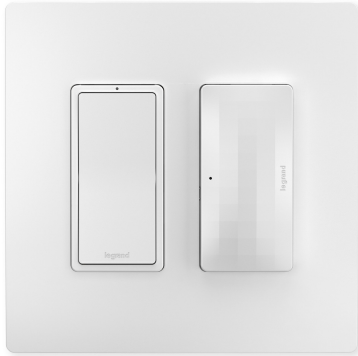

radiant Collection
radiant® Smart Switch Hub Kit with Netatmo, White
Part No. WNRKH10WH

Smart Lighting lets you set the exact lighting you need, from anywhere, adding safety and convenience to your home. And delivering it all with unprecedented range and reliability, radiant® with Netatmo leverages leading Netatmo technology to provide an ideal solution for larger homes with many smart products. Perfect for getting a radiant with Netatmo system started, this kit includes (1) Smart Surface-Mount Gateway (WNRH2WH) and (1) Smart Switch (WNRL10WH) with Netatmo. Screwless Wall Plates from the radiant® Collection also included. First, the Gateway establishes a robust and dedicated mesh network that actually strengthens with every “with Netatmo” device you add. The Smart Switch then easily installs in place of an existing switch to allow advanced smart control of lights, from anywhere, through the Legrand Home + Control app. Install more Smart Switches, Dimmers and Outlets with Netatmo (up to 98 per Gateway) to expand your system to fit a home’s unique needs.

Features & Benefits

The foundation of a radiant with Netatmo solution, the surface-mount Gateway is cleverly designed to install easily beside an existing single-gang switch or outlet, no back box or network wiring required

Features ultra-reliable performance through a robust and dedicated mesh-network

Smart Switch installs easily in place of an existing single-pole switch or dimmer (neutral wire required). For easy 3-way control, pair with a Wireless Smart Switch with Netatmo

General Info

Product Line	Pass & Seymour	Replaced by Part Number	
Color	White	Finish	Matte
Country Of Origin	China	Features	Smart Lighting, Wireless, With Netatmo
Application Sector	Residential/Commercial	Standard	FCC, IC, UL, cULus